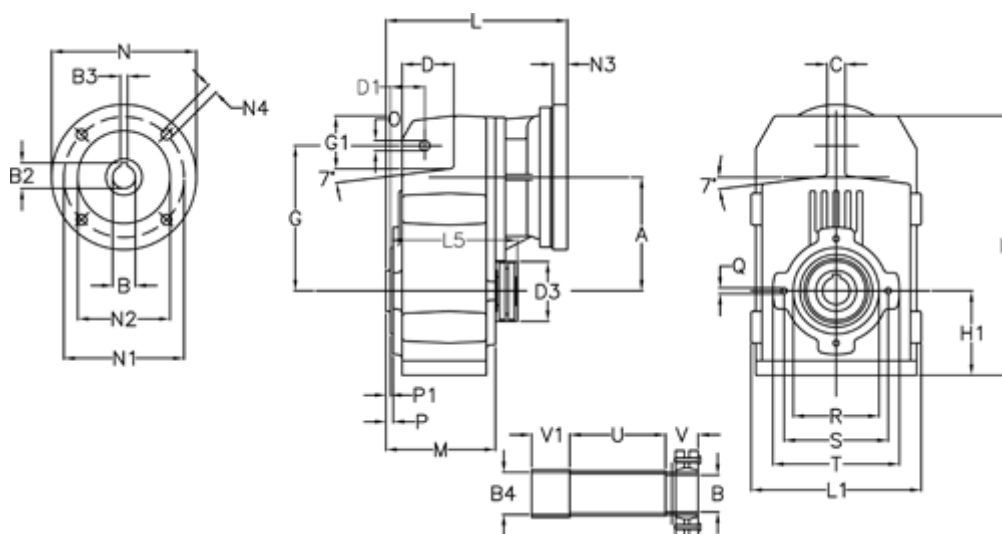

Article number: 29560100865230
 Description: Shaft mounted gear
 A102S-8,6-P80B5

Measures

A = 112.50	D1 = 35.0	I5 = 159.5	P1 = 3.0	V1 = 36
B = 25	d3 = 77	M = 100.5	Q = M8x12	
B1 = 19	G = 140	N = 200	R = 80	
B2 = 21.8	G1 = 51.0	N1 = 165	S = 100	
B3 = 6	H = 251.0	N2 = 130	T = 120	
B4 = 27	H1 = 84.0	N4 = M10x20	Tightening torque N m = 8.5	
C = 20	L = 205.0	O = 11	U = 70.0	
D = 47.5	L1 = 170	P = 4.5	V = 34	